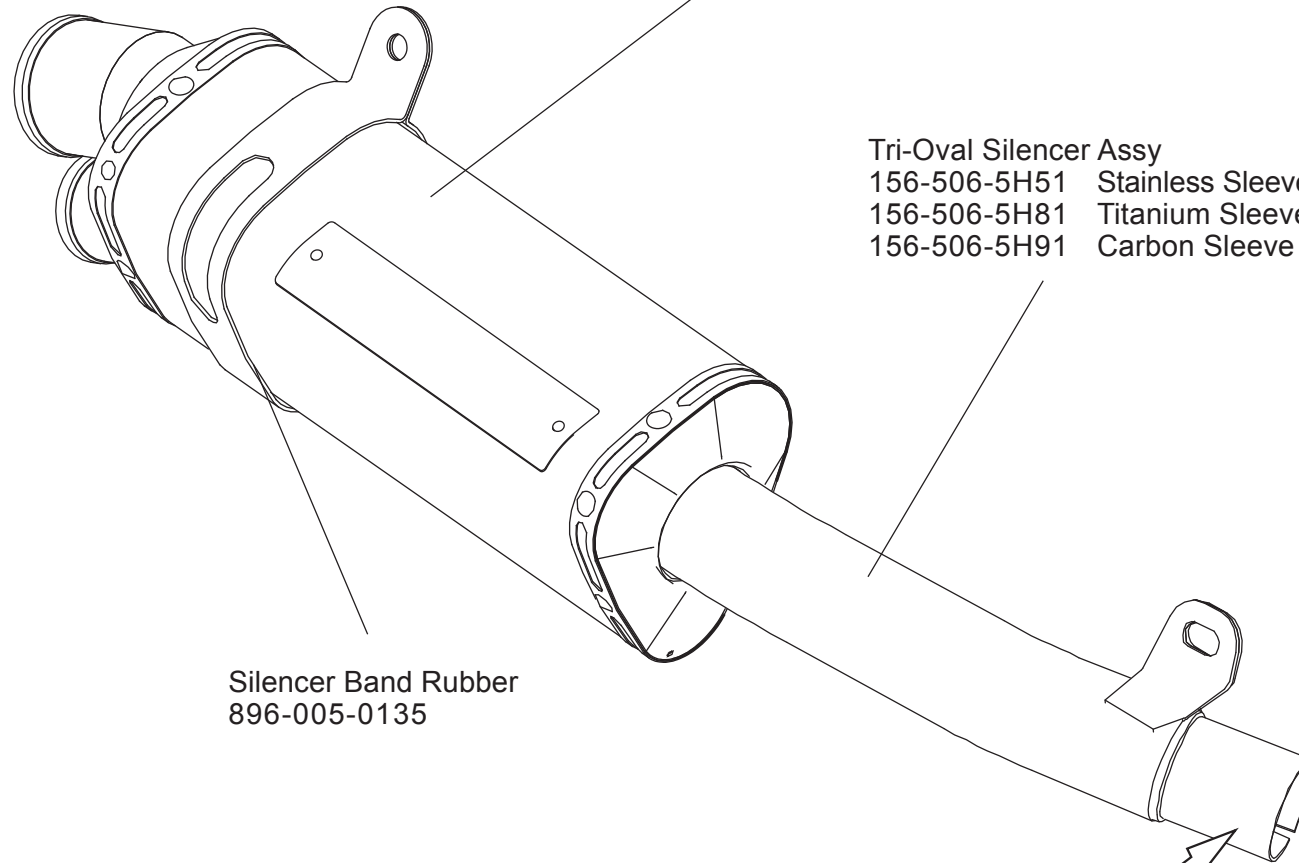

YOSHIMURA TRI-OVAL SLIP-ON DUAL EXIT SUZUKI GSX-R1000K5-K6

Stainless Sleeve ; 150-506-5H51
Titanium Sleeve ; 150-506-5H81
Carbon Sleeve ; 150-506-5H91

Tri-Oval Silencer Band
162-39R-0015 for Stainless Sleeve / Titanium Sleeve
162-39R-0019 for Carbon Sleeve

Tri-Oval Silencer Assy
156-506-5H51 Stainless Sleeve
156-506-5H81 Titanium Sleeve
156-506-5H91 Carbon Sleeve

Silencer Band Rubber
896-005-0135

Flange Nut M8
823-008-1250

Lot Number

Clamp Band (43-47)
162-777-4347