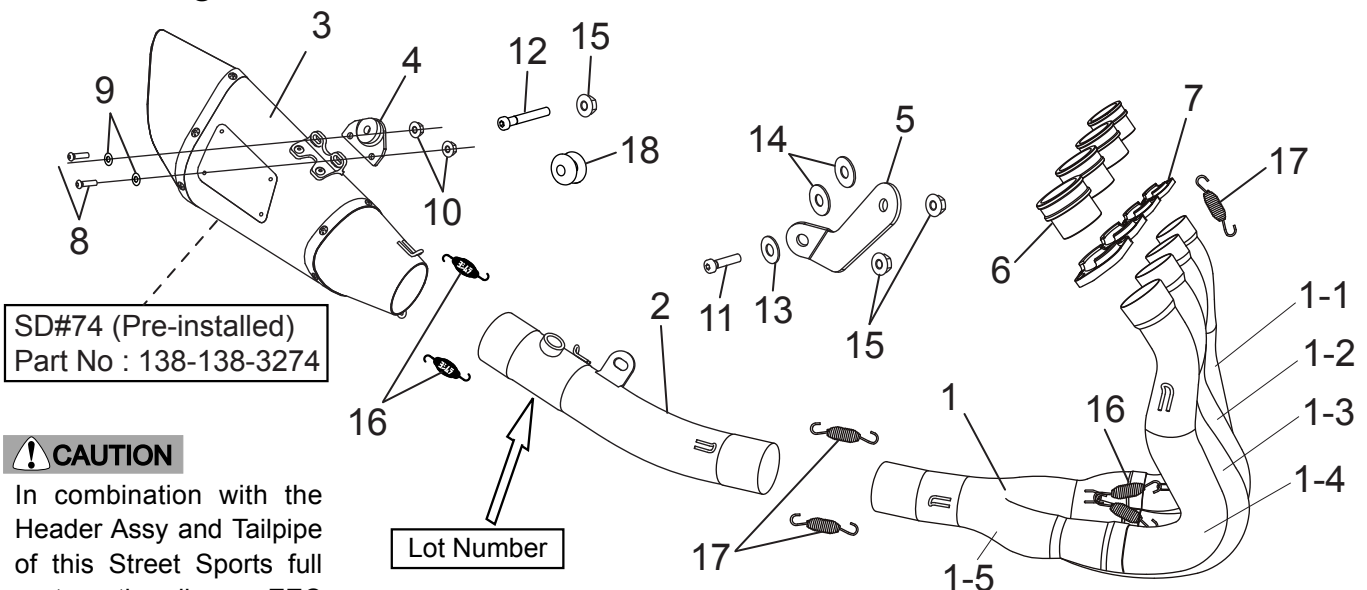

1. Product Information:

Description	Yamaha YZF-R6 Street Sports Full System R11 Single Exit	Cyclone Type	Y359S11C2
Part Number	Stainless Sleeve (SSC) : 170-359-5F50	Main Material	Stainless steel
	Metal Magic Sleeve (SMC) : 170-359-5F20	Weight [STD : 9.9kg]	(SSC) & (SMC) : 5.1kg
	Titanium Sleeve (STC) : 170-359-5F80		(STC) & (STBC) : 5.2kg
	Titanium Blue Sleeve (STBC) : 170-359-5F80B		

2. Applicable Model :

Model	YAMAHA YZF-R6 ('06-)
Engine Type	J515E

3. Contents:

No.	Descriptions	Part No.	Q'ty	No.	Descriptions	Part No.	Q'ty
1	Header Assy	1-1 Exhaust Pipe #1	143-359-5F00	1	7 Flange	117-409-0000	4
		1-2 Exhaust Pipe #2			8 Button Bolt M6x20	803-206-4020	2
		1-3 Exhaust Pipe #3			9 Washer M6x13	812-106-0000	2
		1-4 Exhaust Pipe #4			10 Flange Nut M6	823-006-1000	2
		1-5 Collector Joint			11 Cap Bolt M8x20	800-208-5020	1
2	Tailpipe	185-359-5F00	1	12	Cap Bolt M8x40	800-208-5040	1
3	Silencer Assy, Stainless Sleeve	1A6-359-5E50	1	13	Washer M8x20	812-108-2000	1
	Silencer Assy, Metal Magic Sleeve	1A6-359-5E20		14	Washer M8x26	812-108-2600	2
	Silencer Assy, Titanium Sleeve	1A6-359-5E80		15	Flange Nut M8	823-008-1250	3
	Silencer Assy, Titanium Blue Sleeve	1A6-359-5E80B		16	Exhaust Spring (Short)	118-001-0000	6
4	Silencer Bracket	161-359-0210	1	17	Exhaust Spring (Long)	118-001-2000	6
5	Tailpipe Bracket	161-359-0000	1	18	Grommet Rubber	875-019-1208	1
6	Connector Pipe	142-423-3500	4				

Parts Diagram

CAUTION
In combination with the Header Assy and Tailpipe of this Street Sports full system, the silencer EEC Approval is invalid.